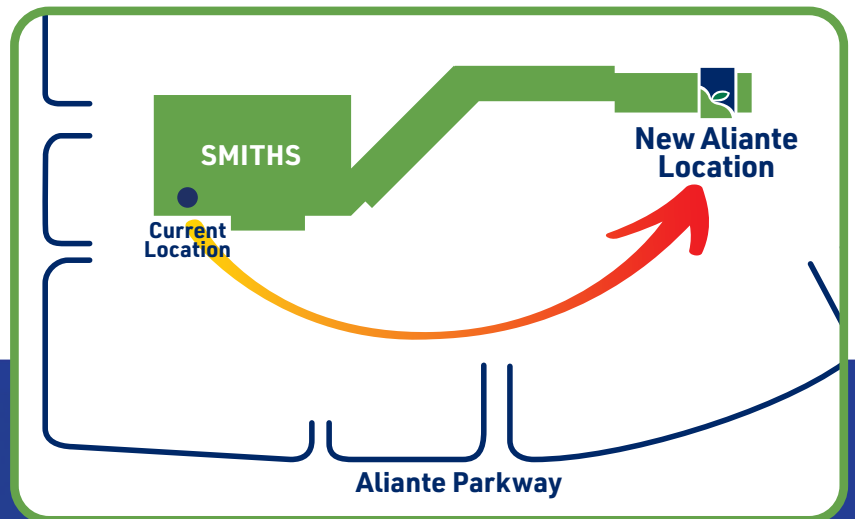

# WE'VE MOVED!

*To better serve our members, the Silver State Schools Credit Union (SSSCU) Aliante Branch has relocated to a new and much improved location.*

**We are now located within walking distance  
at the north end of the shopping center at  
6955 Aliante Parkway #108**

## NEW HOURS:

Monday - Thursday 9am - 5pm

Friday 9am - 6pm

Saturday 9am - 2pm

**SILVER STATE  
SCHOOLS**  
CREDIT UNION

[silverstatecu.com](http://silverstatecu.com)

**ACCOUNTS INSURED UP TO \$500,000**

American Share Insurance insures each account up to \$250,000. Excess Share Insurance Corporation provides up to an additional \$250,000 of insurance per account. This institution is not federally insured.